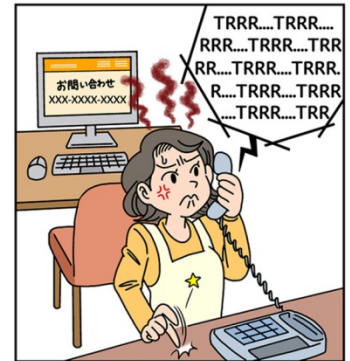

## 英検2級の面接出題例

Question No.2

Now, please look at the picture and describe the situation.

You have 20 seconds to prepare. Your story should begin with the sentence on the card.

■英検面接対策

2級・準2級対策1回25分

1,800円(税込)/1回につき